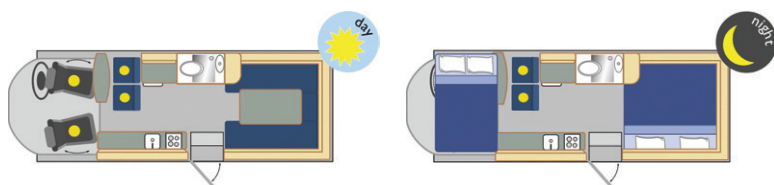

## Vehicle Specifications

<b>Capacity</b>	4
<b>Model</b>	Mercedes Benz Sprinter
<b>Engine specifications</b>	2.2 litre turbo diesel engine
<b>Transmission</b>	5 speed automatic
<b>Fuel consumption</b>	13 litres approx. per 100km
<b>Safety</b>	Power steering, electric windows & central locking
<b>Seatbelts</b>	2 in driver's cab and 2 behind driver
<b>Power supply</b>	12V battery and 240V mains
<b>Radio/CD player</b>	Yes
<b>Outside length</b>	6.90m
<b>Outside width</b>	2.25m
<b>Outside height</b>	3.03m
<b>Interior height</b>	2.10m
<b>Certified seats</b>	4
<b>Bed dimensions</b>	1 double bed (upper 2.16m x 1.58m) plus 1 king size (rear 2.18m x 1.70m) or 2 single beds (1.82m x 0.72m and 1.70m x 0.72m)
<b>Shower and toilet</b>	Yes
<b>Fresh water tank</b>	80 litres
<b>Waste water tank</b>	80 litres
<b>Heating</b>	Electric & gas
<b>Fridge</b>	110 litres with freezer unit
<b>Hot/Cold pressurised water</b>	Yes
<b>Cooking</b>	3 burner gas hob + 1 electric, grill, microwave & rangehood
<b>Air-conditioning</b>	Yes - front cab only
<b>Warranty</b>	12 month RVSC guarantee